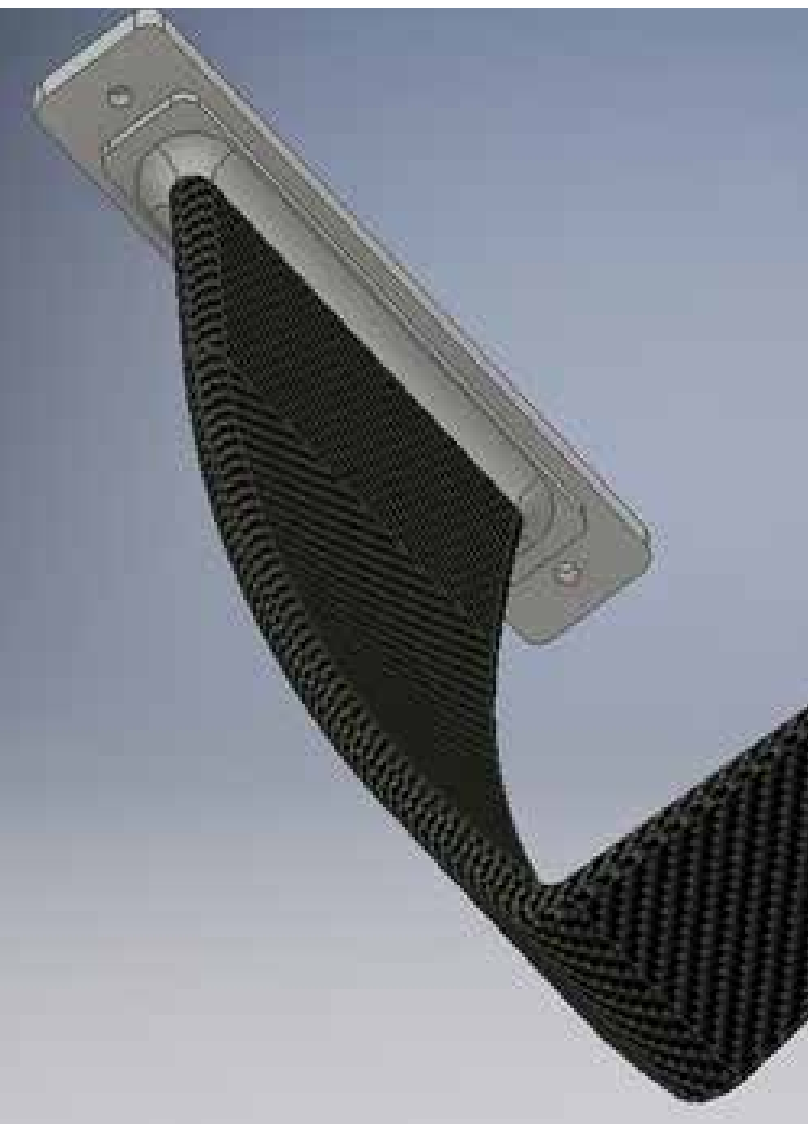

**WATER SPORT
PRODUCTION**