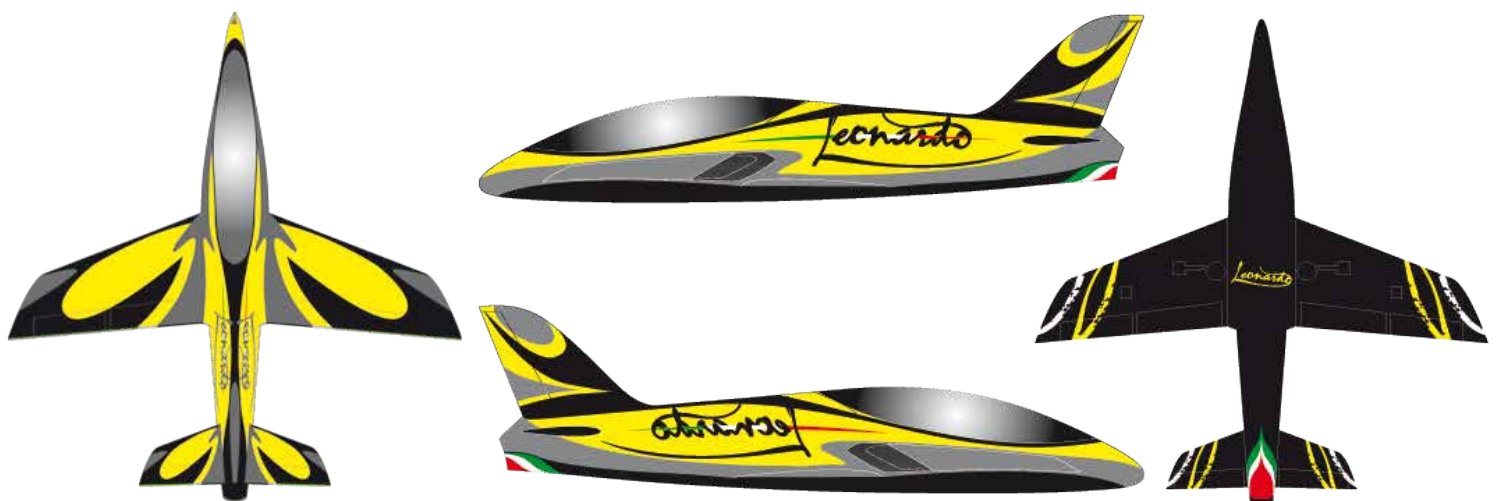

<i>Materials</i>	Composite Prepreg used only Full Sandwich
<i>New Technology</i>	Thermo-Vacuum system (TVS)
<i>Length</i>	297 cm
<i>Wingspan</i>	270 cm
<i>Dry Weight</i>	15/17 Kg ready to fly

KIT

LEONARDO

4.0

KIT INCLUDED:
kevlar fuel tank
light stainless exhaust pipe
full cover sets

Materials Composite Prepreg used only
Full Sandwich

New Technology Thermo-Vacuum system (TVS)

Length 398 cm

Wingspan 361 cm

Dry Weight 30 Kg ready to fly

ART # 8

ART # 9

ART # 10

SPORT # 1

SPORT COLOR SCHEMES

SPORT # 2

SPORT # 3

SPORT # 4

SPORT # 5

SPORT # 6

SPORT # 7

GRYPHON EVO

SPORT JET

KIT INCLUDED:
kevlar fuel tank
light stainless exhaust pipe
hardware

<i>Materials</i>	Composite Prepreg used only Full Sandwich
<i>New Technology</i>	Thermo-Vacuum system (TVS)
<i>Length</i>	205 cm
<i>Wingspan</i>	210 cm
<i>Airframe Weight</i>	3,6 Kg
<i>Dry Weight</i>	8,5/10 Kg ready to fly