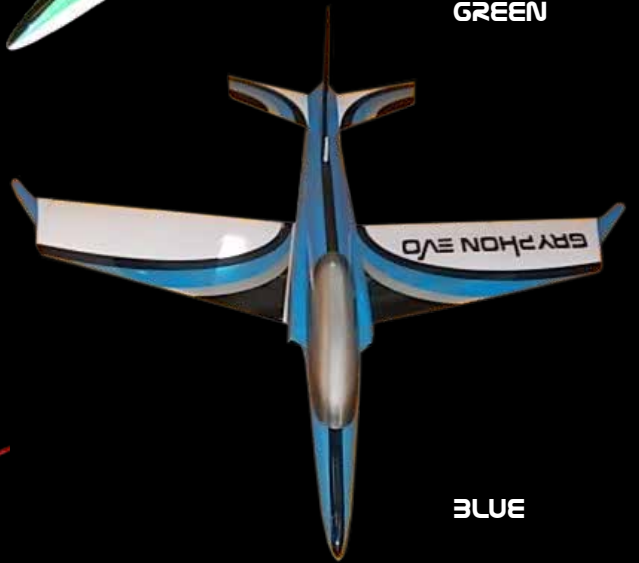

4.0

KIT INCLUDED:
kevlar fuel tank
light stainless exhaust pipe
full cover sets

Materials Composite Prepreg used only
Full Sandwich

New Technology Thermo-Vacuum system (TVS)

Length 398 cm

Wingspan 361 cm

Dry Weight 30 Kg ready to fly

SPORT # 5

SPORT # 6

SPORT # 7

GRYPHON EVO

SPORT JET

KIT INCLUDED:
kevlar fuel tank
light stainless exhaust pipe
hardware

<i>Materials</i>	Composite Prepreg used only Full Sandwich
<i>New Technology</i>	Thermo-Vacuum system (TVS)
<i>Length</i>	205 cm
<i>Wingspan</i>	210 cm
<i>Airframe Weight</i>	3,6 Kg
<i>Dry Weight</i>	8,5/10 Kg ready to fly

COLOR SCHEMES

ITALY

NAVY

ORANGE

GREEN

RED

BLUE

EXTRA 330 SC

2.65 / 3.10

<i>Materials</i>	Composite Prepreg used only Full Sandwich
<i>New Technology</i>	Thermo-Vacuum system (TVS)
<i>Length</i>	290 cm
<i>Wingspan</i>	310 cm
<i>Dry Weight</i>	20 Kg ready to fly

KIT INCLUDED: full cover sets, hardware