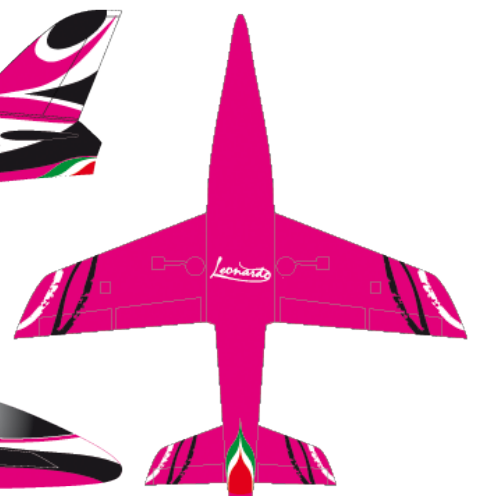

4.0

KIT INCLUDED:
kevlar fuel tank
light stainless exhaust pipe
full cover sets

Materials Composite Prepreg used only
Full Sandwich

New Technology Thermo-Vacuum system (TVS)

Length 398 cm

Wingspan 361 cm

Dry Weight 30 Kg ready to fly

ART # 8

ART # 9

ART # 10

SPORT # 1

SPORT COLOR SCHEMES

SPORT # 2

SPORT # 3

SPORT # 4

SPORT # 5

SPORT # 6

SPORT # 7

GRYPHON EVO

SPORT JET

KIT INCLUDED:
kevlar fuel tank
light stainless exhaust pipe
hardware

<i>Materials</i>	Composite Prepreg used only Full Sandwich
<i>New Technology</i>	Thermo-Vacuum system (TVS)
<i>Length</i>	205 cm
<i>Wingspan</i>	210 cm
<i>Airframe Weight</i>	3,6 Kg
<i>Dry Weight</i>	8,5/10 Kg ready to fly