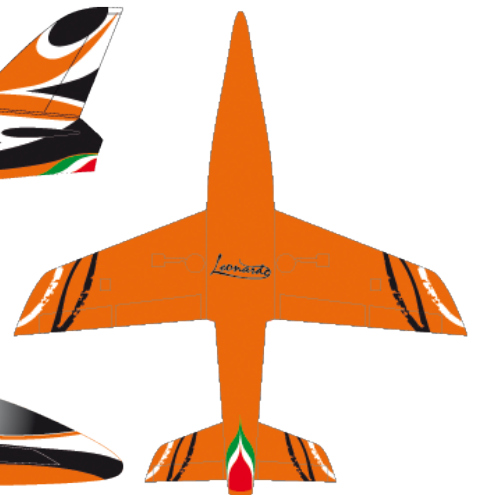

4.0

KIT INCLUDED:
kevlar fuel tank
light stainless exhaust pipe
full cover sets

Materials Composite Prepreg used only
Full Sandwich

New Technology Thermo-Vacuum system (TVS)

Length 398 cm

Wingspan 361 cm

Dry Weight 30 Kg ready to fly

ART # 8

ART # 9

ART # 10

SPORT # 1

SPORT COLOR SCHEMES

SPORT # 2

SPORT # 3

SPORT # 4

SPORT # 5

SPORT # 6

SPORT # 7

GRYPHON EVO

SPORT JET

KIT INCLUDED:
kevlar fuel tank
light stainless exhaust pipe
hardware

<i>Materials</i>	Composite Prepreg used only Full Sandwich
<i>New Technology</i>	Thermo-Vacuum system (TVS)
<i>Length</i>	205 cm
<i>Wingspan</i>	210 cm
<i>Airframe Weight</i>	3,6 Kg
<i>Dry Weight</i>	8,5/10 Kg ready to fly