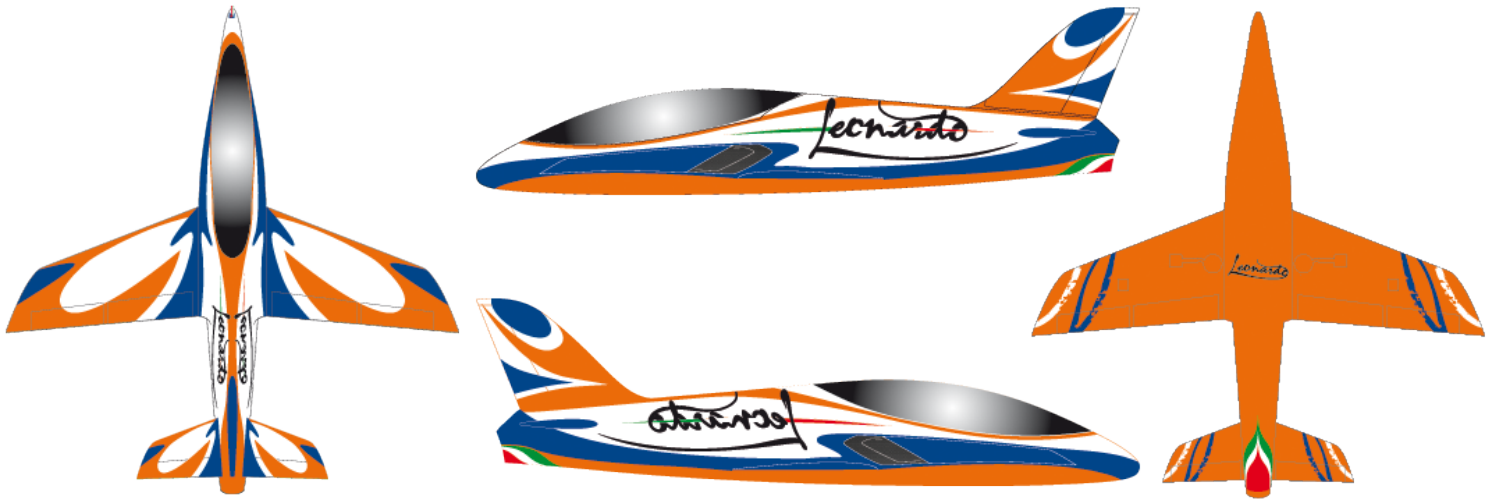

<i>Materials</i>	Composite Prepreg used only Full Sandwich
<i>New Technology</i>	Thermo-Vacuum system (TVS)
<i>Length</i>	297 cm
<i>Wingspan</i>	270 cm
<i>Dry Weight</i>	15/17 Kg ready to fly

KIT

LEONARDO

4.0

KIT INCLUDED:
kevlar fuel tank
light stainless exhaust pipe
full cover sets

Materials Composite Prepreg used only
Full Sandwich

New Technology Thermo-Vacuum system (TVS)

Length 398 cm

Wingspan 361 cm

Dry Weight 30 Kg ready to fly

ART # 8

ART # 9

ART # 10

SPORT # 1

SPORT COLOR SCHEMES

SPORT # 2

SPORT # 3

SPORT # 4

SPORT # 5

SPORT # 6

SPORT # 7

GRYPHON EVO

SPORT JET

KIT INCLUDED:
kevlar fuel tank
light stainless exhaust pipe
hardware

<i>Materials</i>	Composite Prepreg used only Full Sandwich
<i>New Technology</i>	Thermo-Vacuum system (TVS)
<i>Length</i>	205 cm
<i>Wingspan</i>	210 cm
<i>Airframe Weight</i>	3,6 Kg
<i>Dry Weight</i>	8,5/10 Kg ready to fly