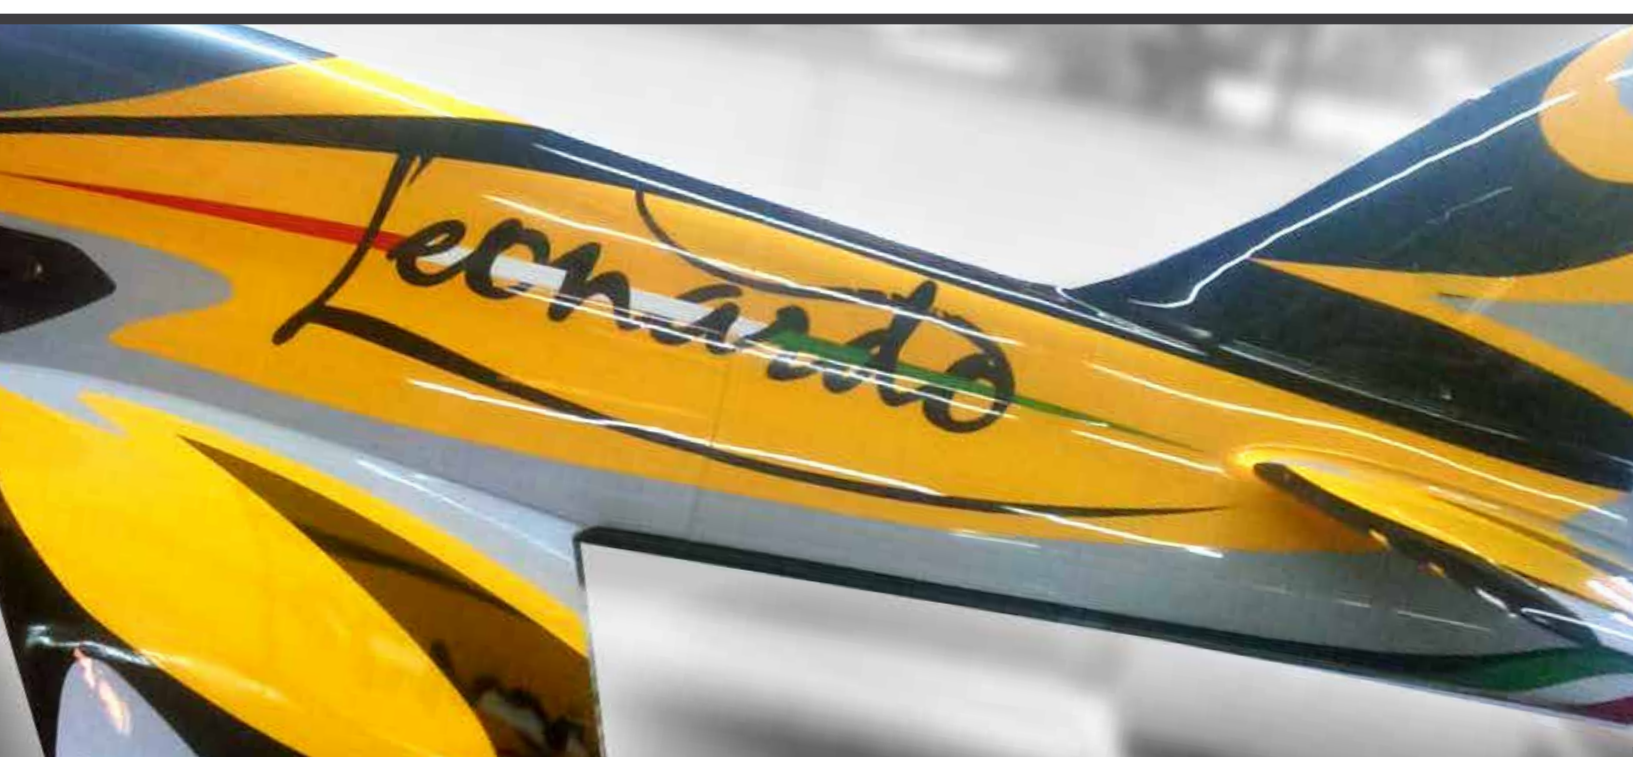

SPORT # 5

SPORT # 6

SPORT # 7

GRYPHON EVO

SPORT JET

KIT INCLUDED:
kevlar fuel tank
light stainless exhaust pipe
hardware

<i>Materials</i>	Composite Prepreg used only Full Sandwich
<i>New Technology</i>	Thermo-Vacuum system (TVS)
<i>Length</i>	205 cm
<i>Wingspan</i>	210 cm
<i>Airframe Weight</i>	3,6 Kg
<i>Dry Weight</i>	8,5/10 Kg ready to fly