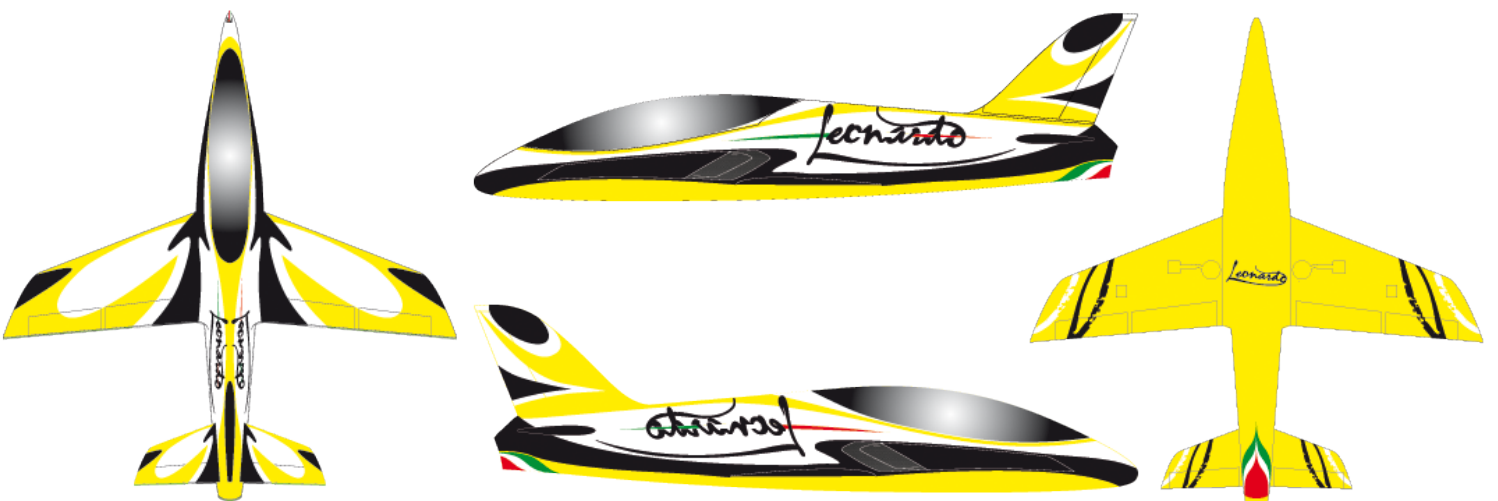

<i>Materials</i>	Composite Prepreg used only Full Sandwich
<i>New Technology</i>	Thermo-Vacuum system (TVS)
<i>Length</i>	230 cm
<i>Wingspan</i>	208 cm

LIMITED EDITION

LEONARDO

3.0

KIT INCLUDED:
kevlar fuel tank
light stainless exhaust pipe
full cover sets

4.0

KIT INCLUDED:
kevlar fuel tank
light stainless exhaust pipe
full cover sets

Materials Composite Prepreg used only
Full Sandwich

New Technology Thermo-Vacuum system (TVS)

Length 398 cm

Wingspan 361 cm

Dry Weight 30 Kg ready to fly

ART # 8

ART # 9

ART # 10

SPORT # 1

SPORT COLOR SCHEMES

SPORT # 2

SPORT # 3

SPORT # 4

SPORT # 5

SPORT # 6

SPORT # 7

GRYPHON EVO

SPORT JET

KIT INCLUDED:
kevlar fuel tank
light stainless exhaust pipe
hardware

<i>Materials</i>	Composite Prepreg used only Full Sandwich
<i>New Technology</i>	Thermo-Vacuum system (TVS)
<i>Length</i>	205 cm
<i>Wingspan</i>	210 cm
<i>Airframe Weight</i>	3,6 Kg
<i>Dry Weight</i>	8,5/10 Kg ready to fly