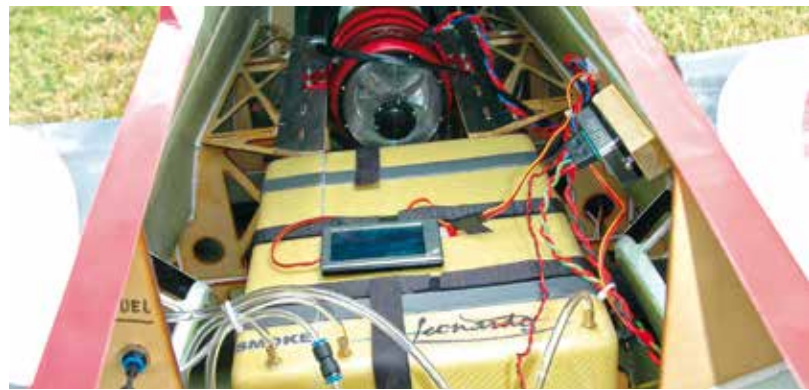

<i>Materials</i>	Composite Prepreg used only Full Sandwich
<i>New Technology</i>	Thermo-Vacuum system (TVS)
<i>Length</i>	297 cm
<i>Wingspan</i>	270 cm
<i>Dry Weight</i>	15/17 Kg ready to fly

KIT

LEONARDO

4.0

KIT INCLUDED:
kevlar fuel tank
light stainless exhaust pipe
full cover sets

Materials Composite Prepreg used only
Full Sandwich

New Technology Thermo-Vacuum system (TVS)

Length 398 cm

Wingspan 361 cm

Dry Weight 30 Kg ready to fly