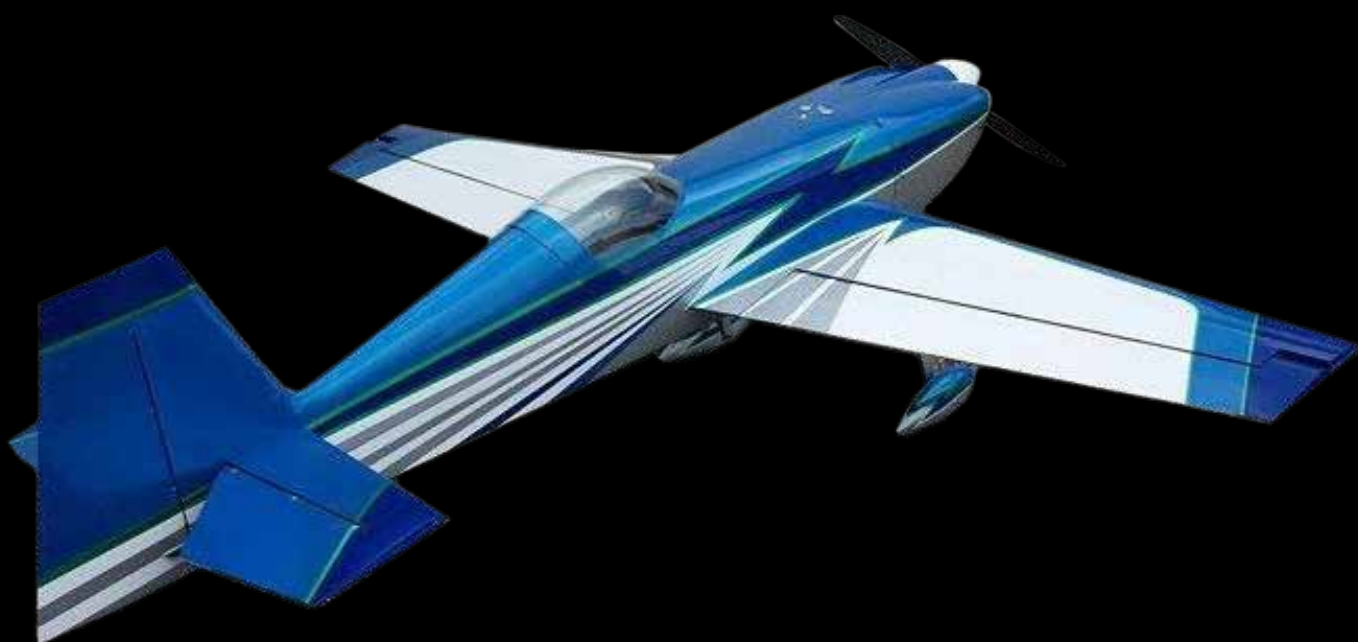

4.0

KIT INCLUDED:
kevlar fuel tank
light stainless exhaust pipe
full cover sets

Materials Composite Prepreg used only
Full Sandwich

New Technology Thermo-Vacuum system (TVS)

Length 398 cm

Wingspan 361 cm

Dry Weight 30 Kg ready to fly

SPORT # 5

SPORT # 6

SPORT # 7

GRYPHON EVO

SPORT JET

KIT INCLUDED:
kevlar fuel tank
light stainless exhaust pipe
hardware

<i>Materials</i>	Composite Prepreg used only Full Sandwich
<i>New Technology</i>	Thermo-Vacuum system (TVS)
<i>Length</i>	205 cm
<i>Wingspan</i>	210 cm
<i>Airframe Weight</i>	3,6 Kg
<i>Dry Weight</i>	8,5/10 Kg ready to fly

2.65 / 3.10

<i>Materials</i>	Composite Prepreg used only Full Sandwich
<i>New Technology</i>	Thermo-Vacuum system (TVS)
<i>Length</i>	290 cm
<i>Wingspan</i>	310 cm
<i>Dry Weight</i>	20 Kg ready to fly

KIT INCLUDED: full cover sets, hardware