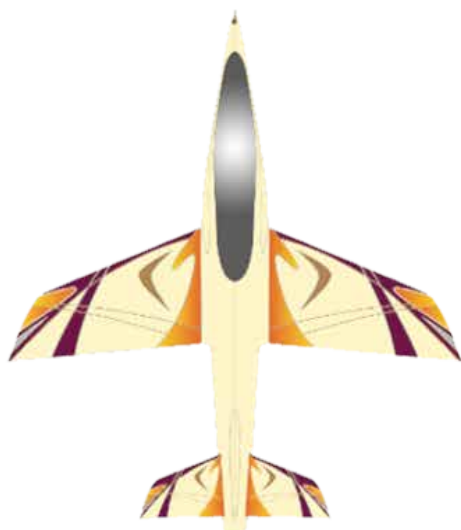

<i>Materials</i>	Composite Prepreg used only Full Sandwich
<i>New Technology</i>	Thermo-Vacuum system (TVS)
<i>Length</i>	230 cm
<i>Wingspan</i>	208 cm

LIMITED EDITION

LEONARDO

3.0

KIT INCLUDED:
kevlar fuel tank
light stainless exhaust pipe
full cover sets

<i>Materials</i>	Composite Prepreg used only Full Sandwich
<i>New Technology</i>	Thermo-Vacuum system (TVS)
<i>Length</i>	297 cm
<i>Wingspan</i>	270 cm
<i>Dry Weight</i>	15/17 Kg ready to fly

KIT

LEONARDO

4.0

KIT INCLUDED:
kevlar fuel tank
light stainless exhaust pipe
full cover sets

Materials Composite Prepreg used only
Full Sandwich

New Technology Thermo-Vacuum system (TVS)

Length 398 cm

Wingspan 361 cm

Dry Weight 30 Kg ready to fly