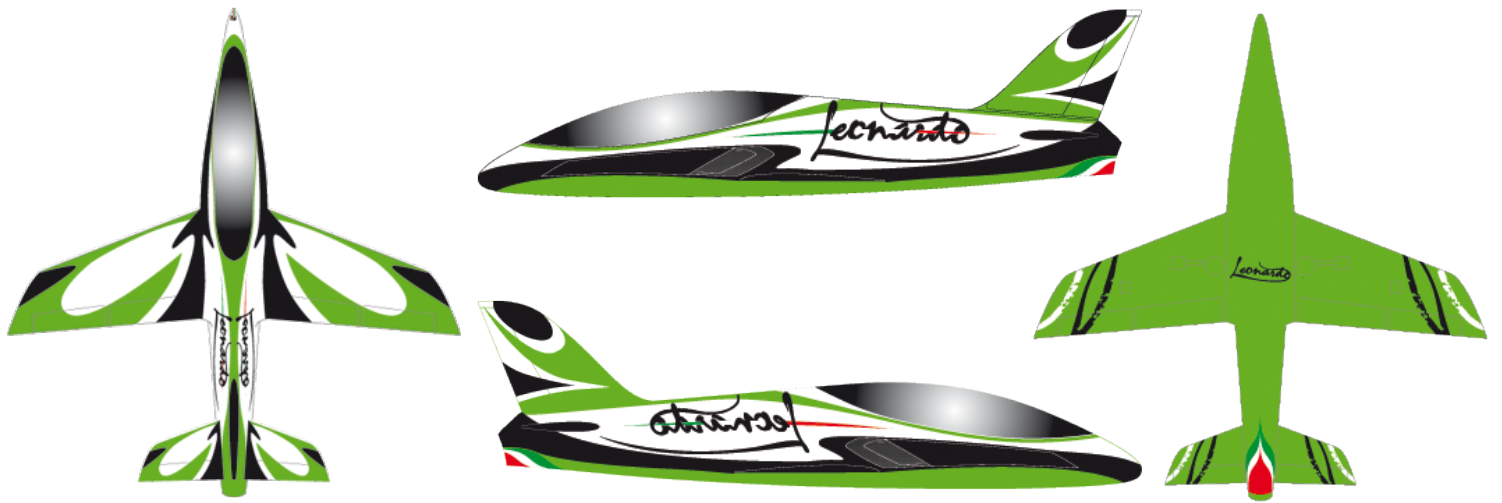

SPORT # 1

SPORT COLOR SCHEMES

SPORT # 2